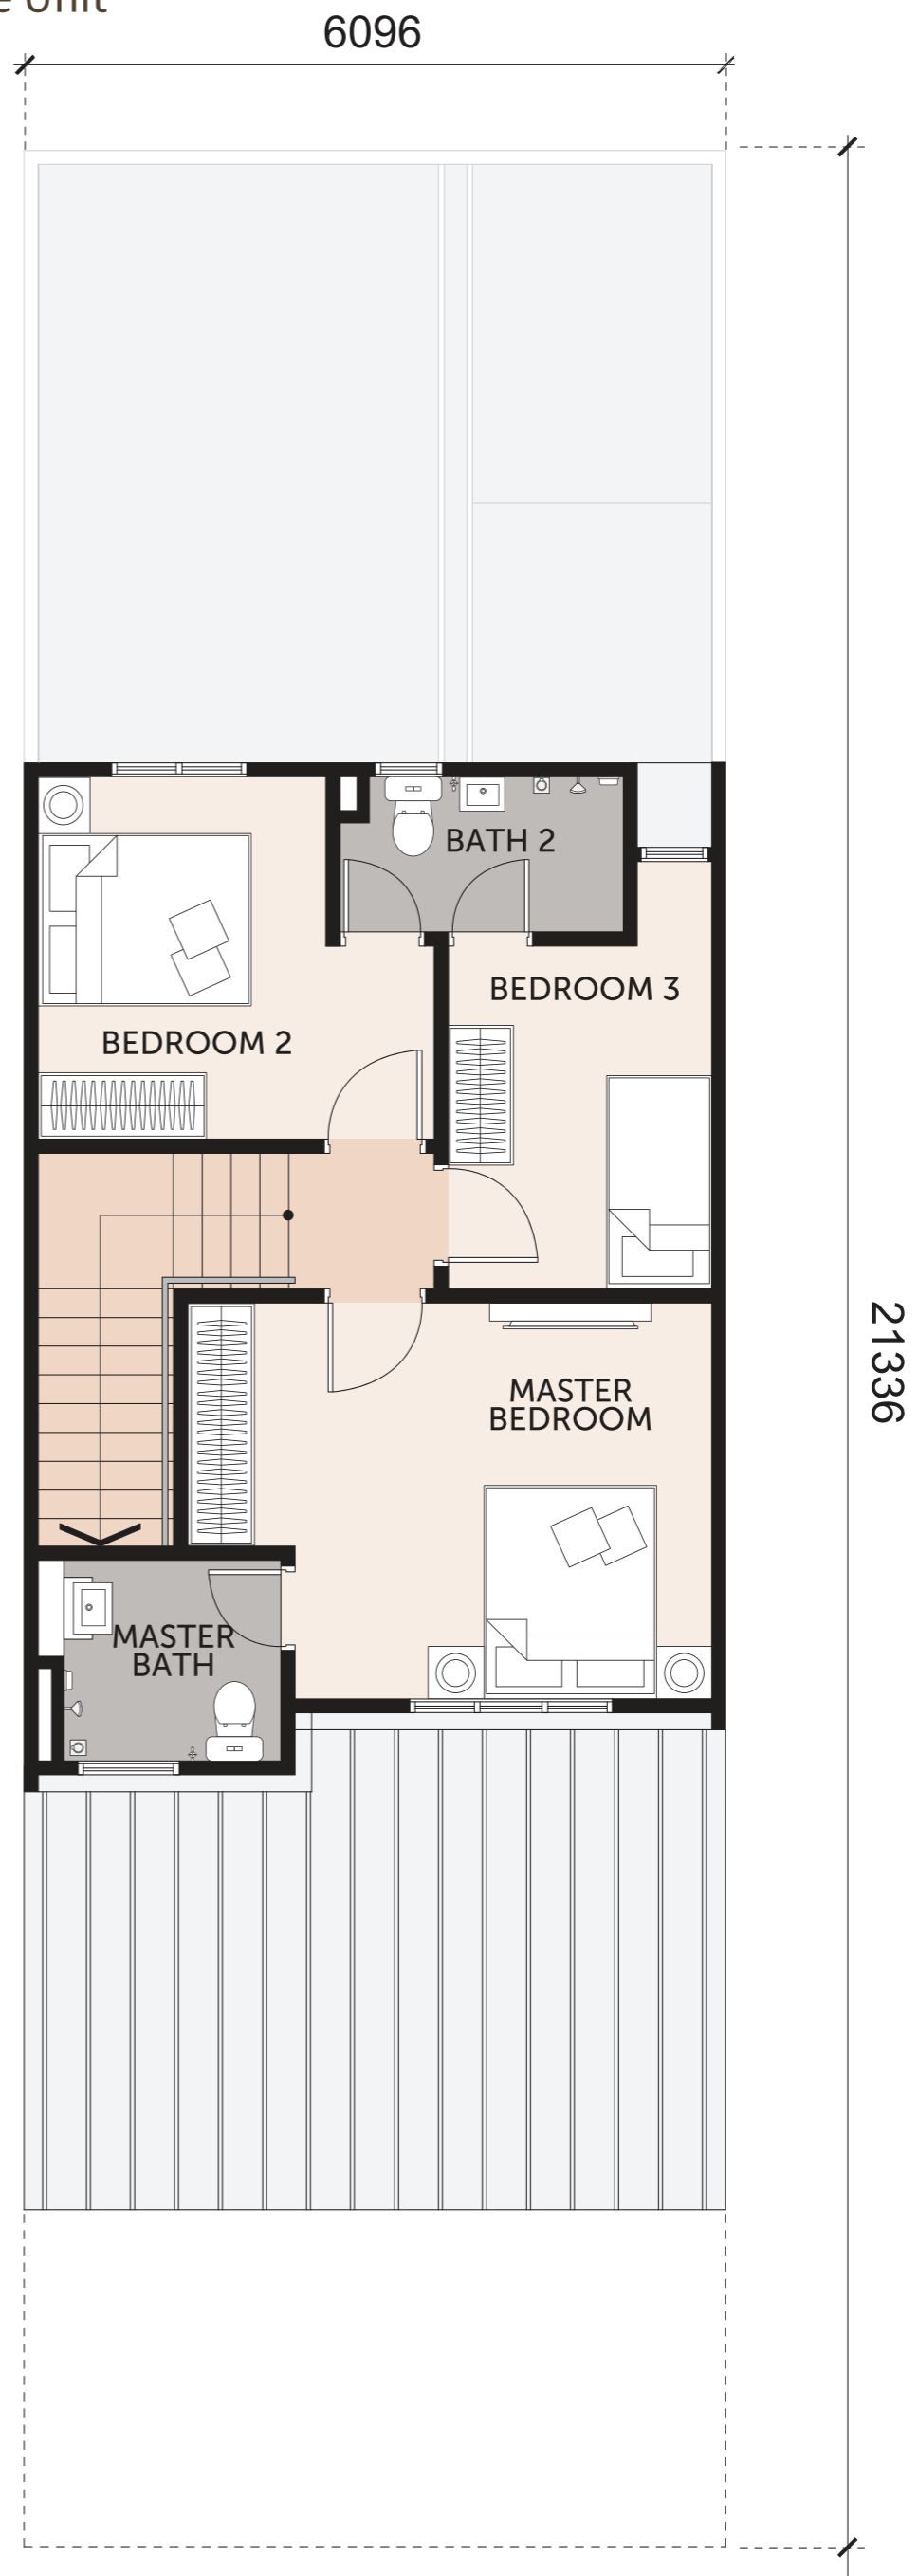

## FLOOR PLAN

Double Storey Terrace Unit 20' x 60'  
Intermediate Unit

Ground Floor

First Floor

# RITMA PERDANA

## FLOOR PLAN

Double Storey Terrace Unit 20' x 70'  
Intermediate Unit

Ground Floor

First Floor